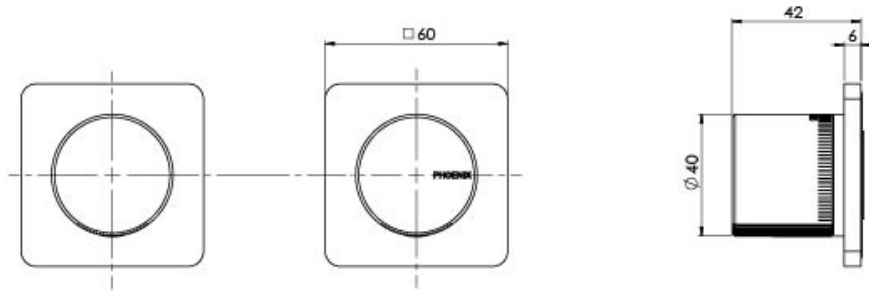

TOI

TOI WALL TOP ASSEMBLIES

SPECIFICATIONS

AVAILABLE IN

108-0600-00
Chrome

108-0600-60
Chrome / Matte Black

108-0600-10
Matte Black

108-0600-72
Matte Black / Brushed Rose Gold

Please visit <https://www.phoenixtapware.com.au/warranty> to view the full warranty

While we aim to ensure the specifications shown are correct at time of printing, Phoenix Tapware reserves the right to make modifications without prior notice. Always use the physical product measurements for mark-ups and roughing-in as the line drawing shown may differ from the actual product over time. All measurements are shown in millimetres. Colours may vary from image shown.