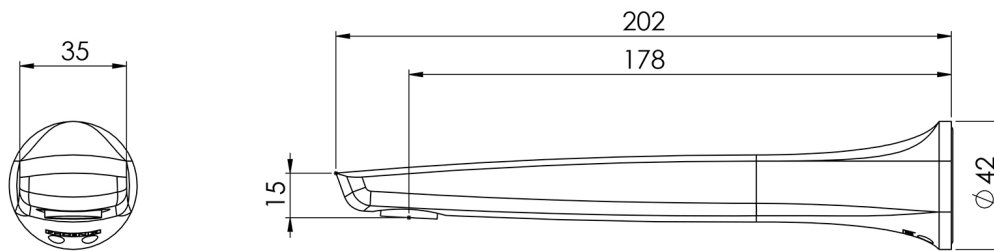

SUBI

SUBI WALL BATH OUTLET 180MM

SPECIFICATIONS

AVAILABLE IN

10512160C
Chrome

INFORMATION

Temperature Rating
1 - 75°C

Pressure Rating
150 - 500kPa

MAINTENANCE AND CARE:

- All surfaces should be cleaned with mild liquid detergent or soap and water.
- Do not use cream cleaners or citrus based cleaning products, as they are abrasive.
- Use of unsuitable cleaning agents may damage the surface.
- Any damage caused in this way will not be covered by warranty.

Please visit <https://www.phoenixtapware.com.au/warranty> to view the full warranty