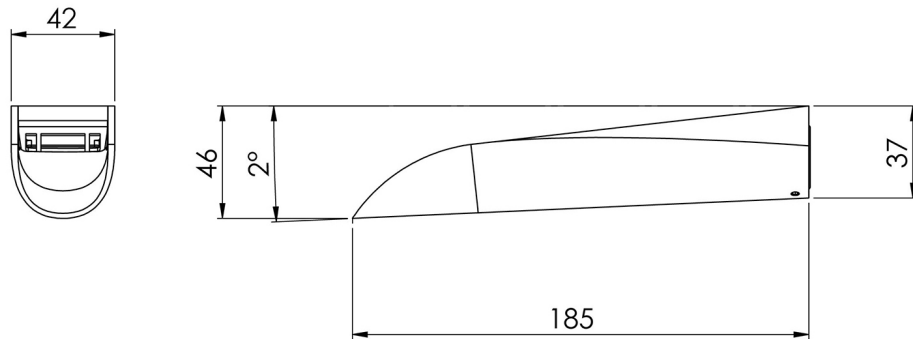

NARA

NARA WALL BATH OUTLET 185MM

SPECIFICATIONS

AVAILABLE IN

101-7620-00
Chrome

INFORMATION

Temperature Rating
1 - 75°C

Pressure Rating
150 - 500kPa

Please visit <https://www.phoenixtapware.com.au/warranty> to view the full warranty

While we aim to ensure the specifications shown are correct at time of printing, Phoenix Tapware reserves the right to make modifications without prior notice. Always use the physical product measurements for mark-ups and roughing-in as the line drawing shown may differ from the actual product over time. All measurements are shown in millimetres. Colours may vary from image shown.