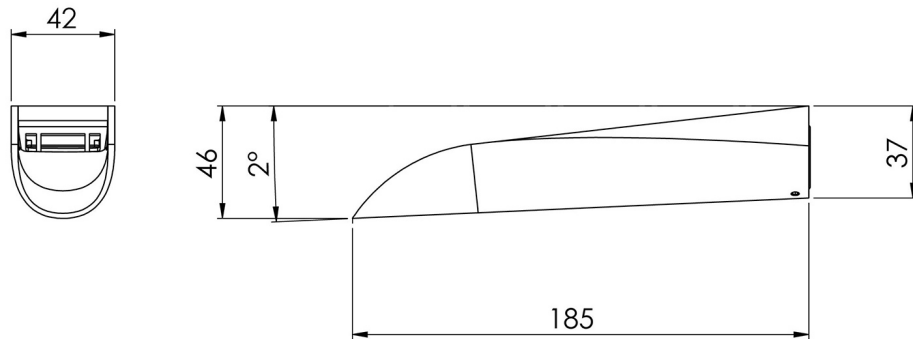

NARA

NARA WALL BASIN OUTLET 185MM

SPECIFICATIONS

AVAILABLE IN

101-7610-00
Chrome

INFORMATION

Temperature Rating
1 - 75°C

Pressure Rating
150 - 500kPa

Please visit <https://www.phoenixtapware.com.au/warranty> to view the full warranty

While we aim to ensure the specifications shown are correct at time of printing, Phoenix Tapware reserves the right to make modifications without prior notice. Always use the physical product measurements for mark-ups and roughing-in as the line drawing shown may differ from the actual product over time. All measurements are shown in millimetres. Colours may vary from image shown.