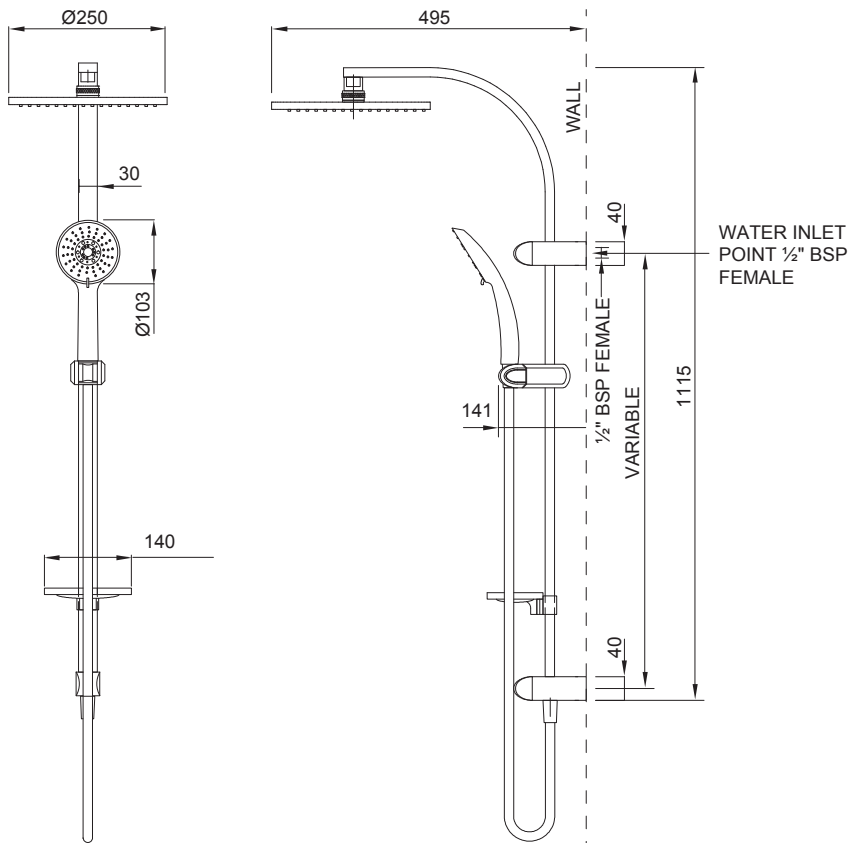

15-3084
AMIO TWIN SHOWER
SYSTEM

Twist Free
Hose

FINISH: Chrome

FUNCTIONS: Five

MOUNTING METHOD: Adjustable bottom pillar

SUPPLY: Mains Pressure

CONNECTIONS: $\frac{1}{2}$ " BSP Female

WORKING PRESSURES: 150 - 500 kpa

OPERATING TEMPERATURE: Recommended 50°C^*

*Refer AS/NZS 3500

- 5 function adjustable spray handset
- Single function 250mm round overhead shower.
- Rub clean silicon jets on the chrome faceplate help to eliminate the build-up of limescale and calcium deposits, maintaining shower performance.
- Twin rail with in-built water delivery point to eliminate the need for a separate wall elbow
- Adjustable bottom pillar for easy retro-fit to existing holes.
- Easily switches from handset to overhead shower with the integrated water diverter
- Stylish quadrate brass rail with solid mounting points for added durability.
- Chrome soap dish included
- Height adjustable handset holder with push button slider
- Strong and durable, Satin Lux hose