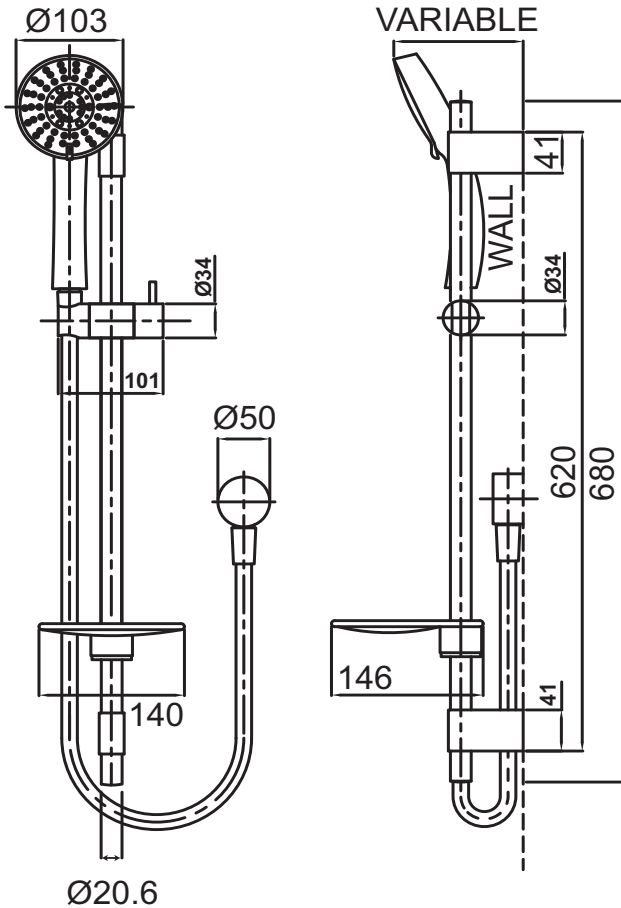

15-3053P
AMIO RAIL SHOWER

Twist Free
Hose

FINISH: Chrome

FUNCTIONS: Five

MOUNTING METHOD: Twin solid mounting

SUPPLY: Mains Pressure

CONNECTIONS: 1/2" BSP Female

WORKING PRESSURES: 150 - 500 kpa

OPERATING TEMPERATURE: Recommended 50°C*

*Refer AS/NZS 3500

- 5 function adjustable spray handset
- High quality solid metal rail and pillars for extra durability
- Height adjustable handset holder with easy to use, twist lock metal slider
- Stilo wall elbow and chrome soap dish
- Strong and durable Satin-Smooth hose