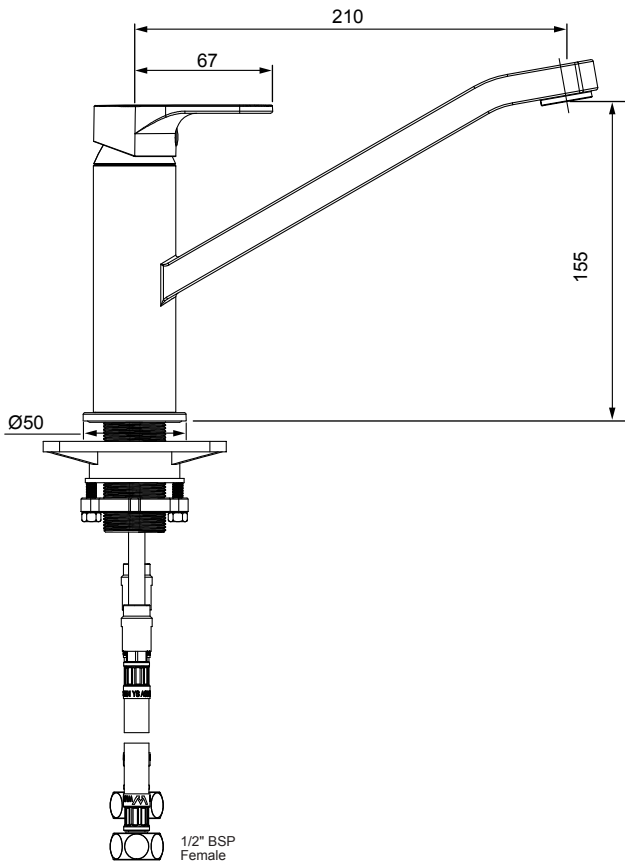

**03-9852M  
GLIDE SINK MIXER**

**FINISH: Chrome**

**CONSTRUCTION:** Brass  
**CARTRIDGE TYPE:** 25mm ceramic  
**SUPPLY:** Mains Pressure  
**CONNECTIONS:** 1/2" BSP Female  
**WORKING PRESSURES:** 150 - 500 kpa  
**OPERATING TEMPERATURE:** 5°C to 70°C\*

\*Refer AS/NZS 3500

- 25mm ceramic disc cartridge
- Solid brass construction for longevity
- Solid easy-to-grip handle
- Swivel spout fitted with aerator
- Quick threaded sleeve fastening method
- Stainless steel flexible hoses - 1/2" BSP female
- Suitable for mains pressure installation
- WELS 5 Star 6l/min