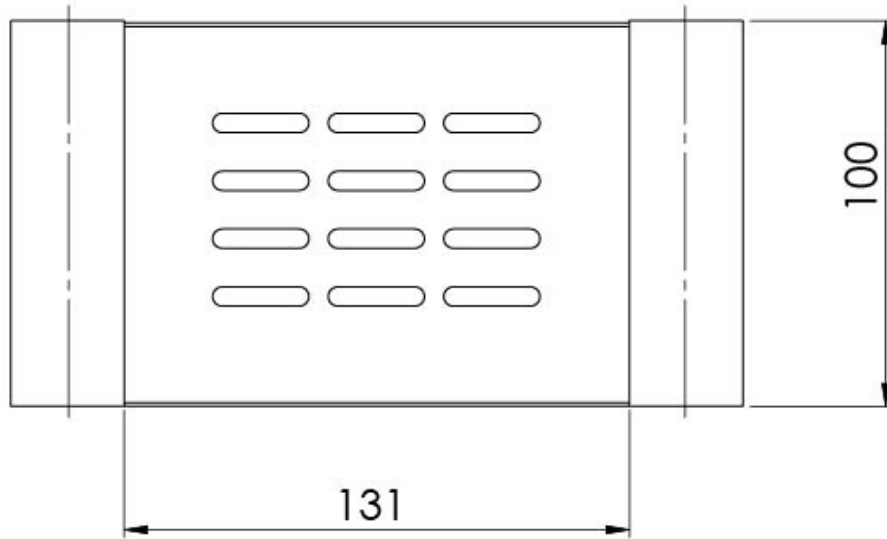

VIVID SLIMLINE

VIVID SLIMLINE SOAP DISH

SPECIFICATIONS

AVAILABLE IN

111-8300-00
Chrome

111-8300-40
Brushed Nickel

111-8300-31
Brushed Carbon

111-8300-10
Matte Black

111-8300-12
Brushed Gold

INFORMATION