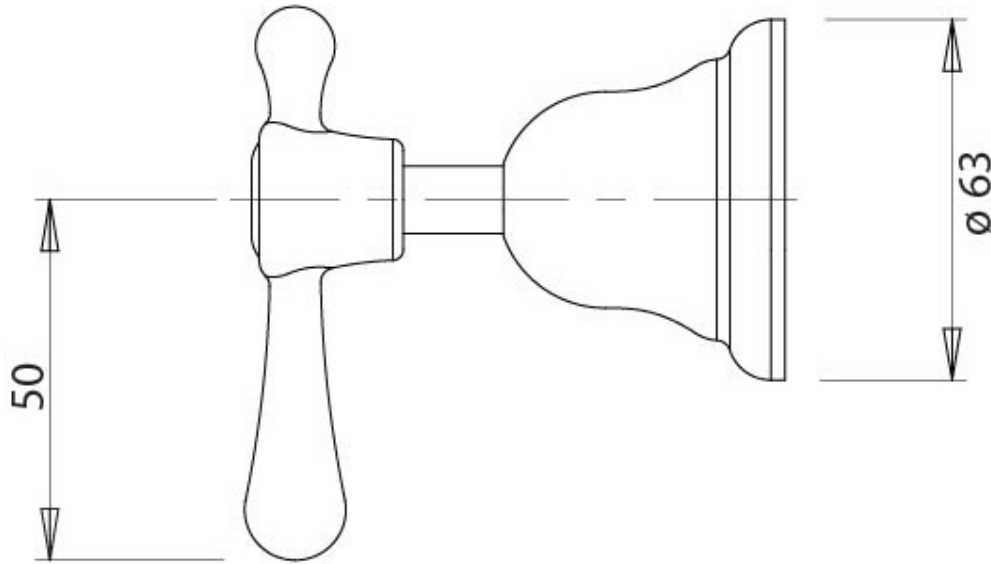

RHAPSODY

RHAPSODY LEVER WALL TOP ASSEMBLIES

SPECIFICATIONS

AVAILABLE IN

RL060 CHR
Chrome

INFORMATION

Temperature Rating
1 - 75°C

Pressure Rating
150 - 500kPa

Please visit <https://www.phoenixtapware.com.au/warranty> to view the full warranty

While we aim to ensure the specifications shown are correct at time of printing, Phoenix Tapware reserves the right to make modifications without prior notice. Always use the physical product measurements for mark-ups and roughing-in as the line drawing shown may differ from the actual product over time. All measurements are shown in millimetres. Colours may vary from image shown.