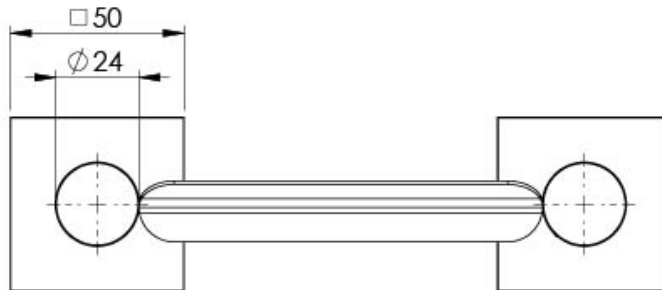

MAINTENANCE AND CARE:

- All surfaces should be cleaned with mild liquid detergent or soap and water.
- Do not use cream cleaners or citrus based cleaning products, as they are abrasive.
- Use of unsuitable cleaning agents may damage the surface.
- Any damage caused in this way will not be covered by warranty.

Please visit <https://www.phoenixtapware.com.au/warranty> to view the full warranty