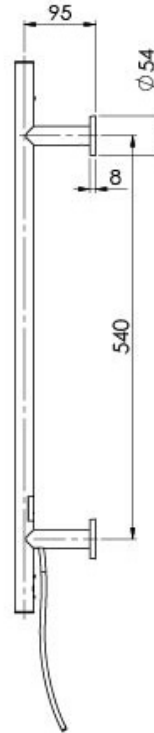

RADII

RADII HEATED TOWEL LADDER 550 X 740MM ROUND PLATE

SPECIFICATIONS

AVAILABLE IN

RA8750 CHR
Chrome

RA8750 BN
Brushed Nickel

RA8750 MB
Matte Black

RA8750-12
Brushed Gold

Electricity Input: 240V, 50Hz | Power Rating: 35W | IP Rating: IPX4 | Connection position: Bottom right |
Connection type: Plug-in or Hardwire

Please visit <https://www.phoenixtapware.com.au/warranty> to view the full warranty

While we aim to ensure the specifications shown are correct at time of printing, Phoenix Tapware reserves the right to make modifications without prior notice. Always use the physical product measurements for mark-ups and roughing-in as the line drawing shown may differ from the actual product over time. All measurements are shown in millimetres. Colours may vary from image shown.