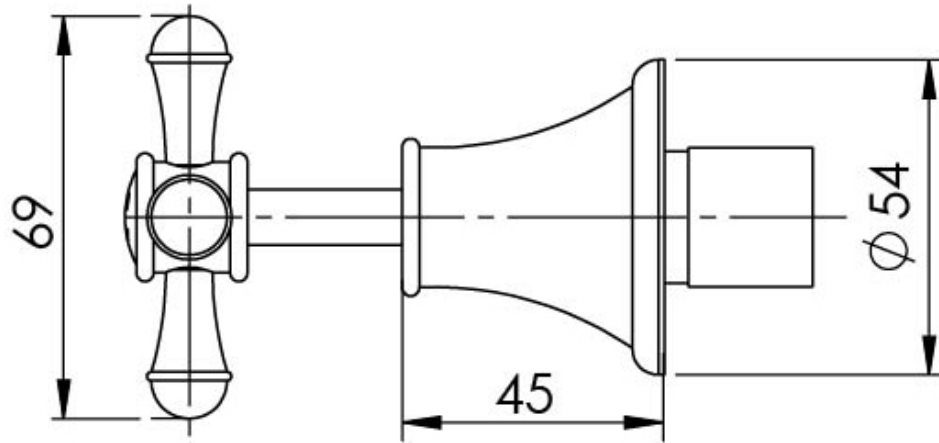

NOSTALGIA

NOSTALGIA WALL TOP ASSEMBLIES

SPECIFICATIONS

AVAILABLE IN

NS060 CHR
Chrome

INFORMATION

Temperature Rating
1 - 75°C

Pressure Rating
150 - 500kPa

Please visit <https://www.phoenixtapware.com.au/warranty> to view the full warranty

While we aim to ensure the specifications shown are correct at time of printing, Phoenix Tapware reserves the right to make modifications without prior notice. Always use the physical product measurements for mark-ups and roughing-in as the line drawing shown may differ from the actual product over time. All measurements are shown in millimetres. Colours may vary from image shown.