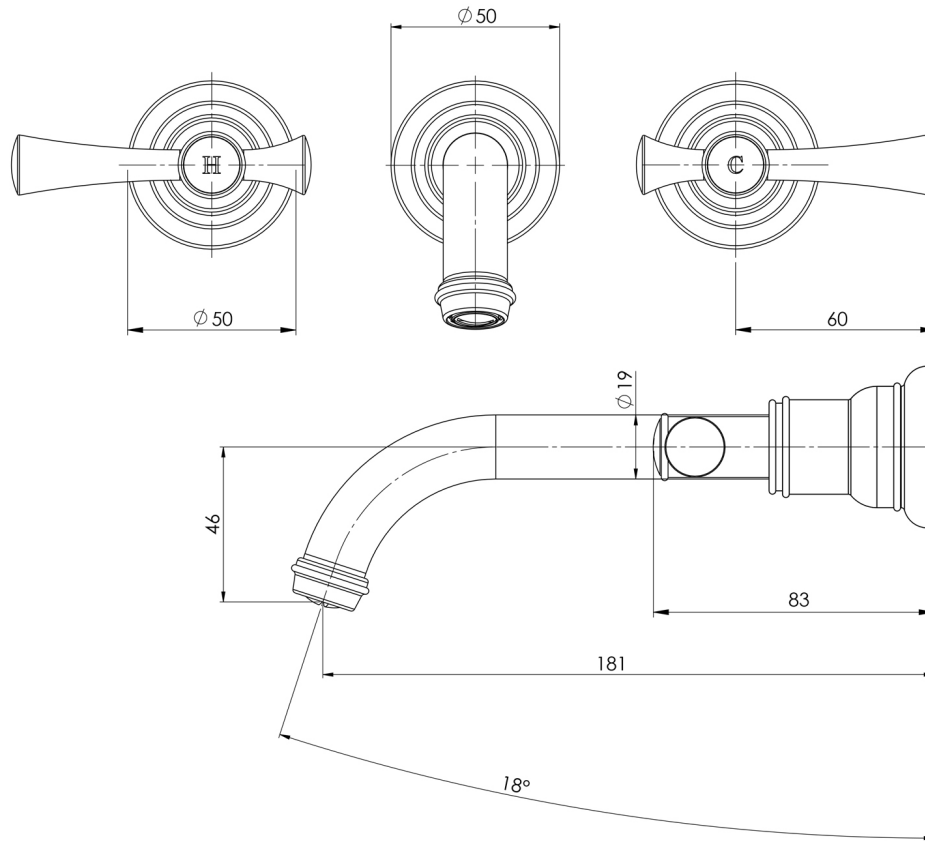

CROMFORD

CROMFORD BASIN / BATH WALL TAP SET

SPECIFICATIONS

AVAILABLE IN

134-1126-00
Chrome

134-1126-40
Brushed Nickel

134-1126-10
Matte Black

134-1126-12
Brushed Gold