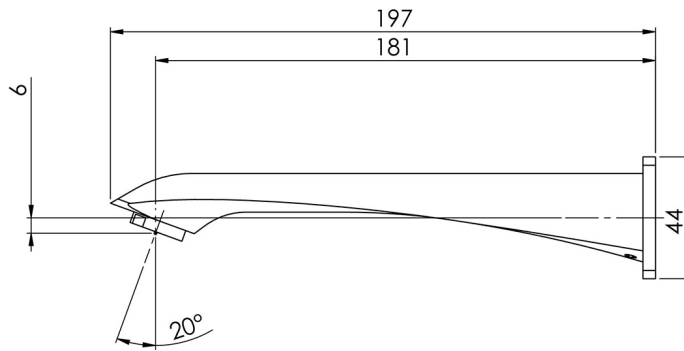

ARGO

ARGO WALL BASIN OUTLET 180MM

SPECIFICATIONS

AVAILABLE IN

AG774 CHR
Chrome

INFORMATION

Temperature Rating
1 - 75°C

Pressure Rating
150 - 500kPa