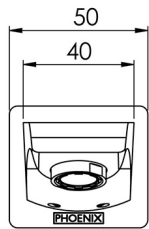

ARGO

ARGO WALL BASIN OUTLET 180MM

SPECIFICATIONS

AVAILABLE IN

AG774 CHR
Chrome

INFORMATION

Temperature Rating
1 - 75°C

Pressure Rating
150 - 500kPa