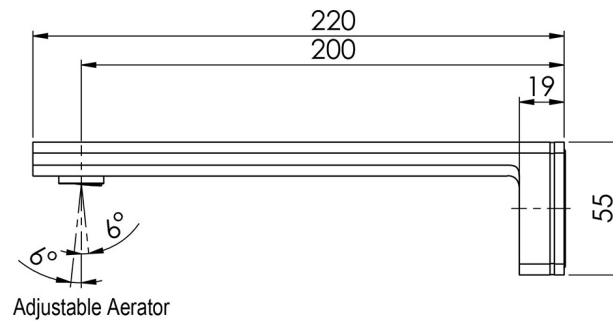

ALIA

ALIA WALL BASIN / BATH OUTLET 200MM

SPECIFICATIONS

AVAILABLE IN

110-7610-00
Chrome

110-7610-40
Brushed Nickel

110-7610-12
Brushed Gold

INFORMATION