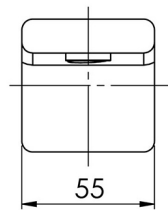

ALIA

ALIA WALL BASIN / BATH OUTLET 200MM

SPECIFICATIONS

AVAILABLE IN

110-7610-00
Chrome

110-7610-40
Brushed Nickel

110-7610-12
Brushed Gold

INFORMATION