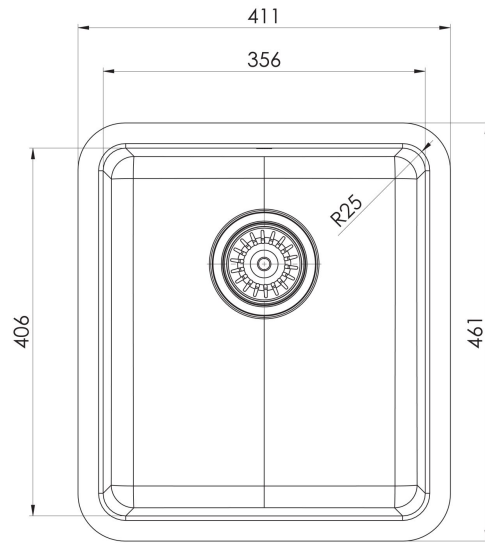

## SPECIFICATIONS

33 Litre capacity