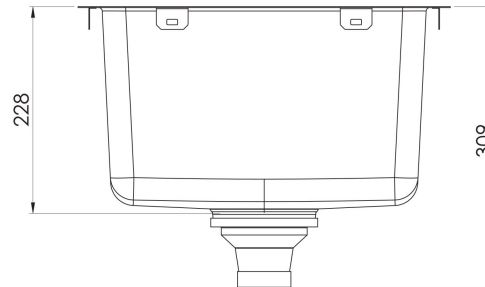

## SPECIFICATIONS

33 Litre capacity