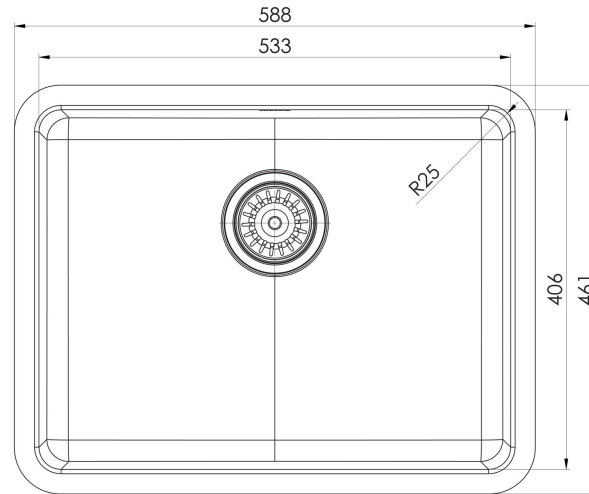

2000 SERIES SINKS

2000 SERIES LARGE SINGLE BOWL SINK

SPECIFICATIONS

47 Litre capacity

AVAILABLE IN

303-1002-51
Stainless Steel

INFORMATION

MAINTENANCE AND CARE:

Please visit <https://www.phoenixtapware.com.au/warranty> to view the full warranty

While we aim to ensure the specifications shown are correct at time of printing, Phoenix Tapware reserves the right to make modifications without prior notice. Always use the physical product measurements for mark-ups and roughing-in as the line drawing shown may differ from the actual product over time. All measurements are shown in millimetres. Colours may vary from image shown.