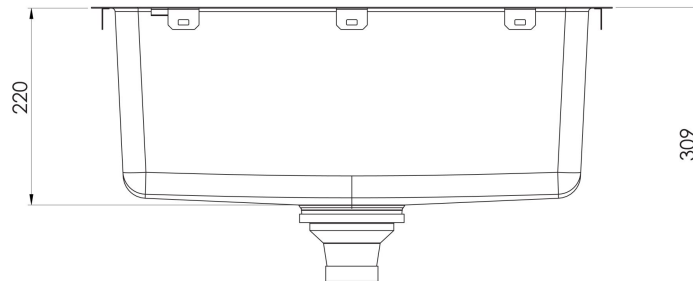

2000 SERIES SINKS

2000 SERIES LARGE SINGLE BOWL SINK

SPECIFICATIONS

47 Litre capacity

AVAILABLE IN

303-1002-51
Stainless Steel

INFORMATION

MAINTENANCE AND CARE:

Please visit <https://www.phoenixtapware.com.au/warranty> to view the full warranty

While we aim to ensure the specifications shown are correct at time of printing, Phoenix Tapware reserves the right to make modifications without prior notice. Always use the physical product measurements for mark-ups and roughing-in as the line drawing shown may differ from the actual product over time. All measurements are shown in millimetres. Colours may vary from image shown.