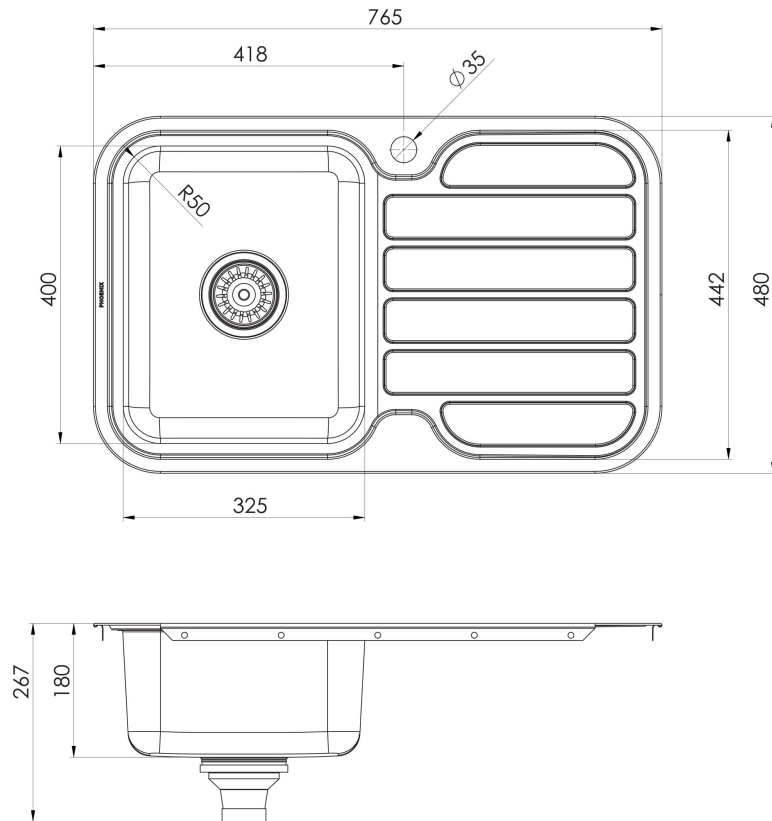

1000 SERIES SINKS

1000 SERIES SINGLE LEFT HAND BOWL SINK WITH DRAINER AND TAPHOLE

SPECIFICATIONS

AVAILABLE IN

300-1111-50
Stainless Steel

INFORMATION

MAINTENANCE AND CARE:

- All surfaces should be cleaned with mild liquid detergent or soap and water.
- Do not use cream cleaners or citrus based cleaning products, as they are abrasive.
- Use of unsuitable cleaning agents may damage the surface.
- Any damage caused in this way will not be covered by warranty.

Please visit <https://www.phoenixtapware.com.au/warranty> to view the full warranty

23 Litre Capacity

While we aim to ensure the specifications shown are correct at time of printing, Phoenix Tapware reserves the right to make modifications without prior notice. Always use the physical product measurements for mark-ups and roughing-in as the line drawing shown may differ from the actual product over time. All measurements are shown in millimetres. Colours may vary from image shown.