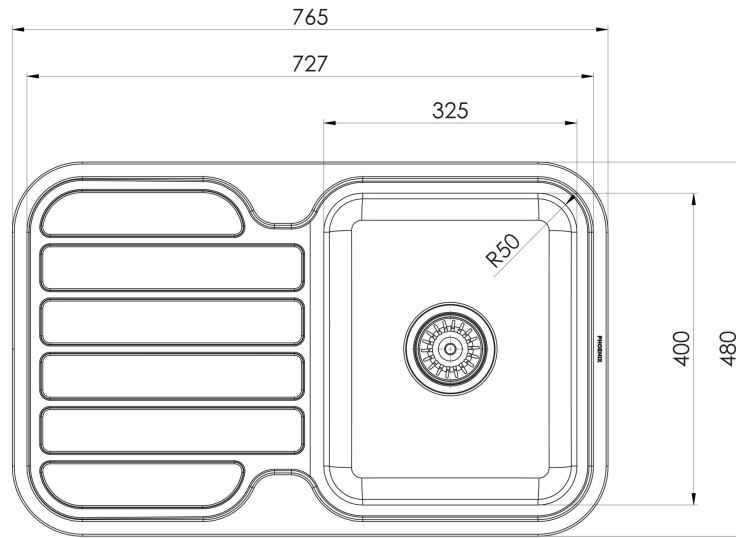

1000 SERIES SINKS

1000 SERIES SINGLE BOWL SINK WITH DRAINER AND NO TAPHOLE

SPECIFICATIONS

AVAILABLE IN

300-1301-50
Stainless Steel

INFORMATION

MAINTENANCE AND CARE:

- All surfaces should be cleaned with mild liquid detergent or soap and water.
- Do not use cream cleaners or citrus based cleaning products, as they are abrasive.
- Use of unsuitable cleaning agents may damage the surface.
- Any damage caused in this way will not be covered by warranty.

Please visit <https://www.phoenixtapware.com.au/warranty> to view the full warranty

23 Litre Capacity

While we aim to ensure the specifications shown are correct at time of printing, Phoenix Tapware reserves the right to make modifications without prior notice. Always use the physical product measurements for mark-ups and roughing-in as the line drawing shown may differ from the actual product over time. All measurements are shown in millimetres. Colours may vary from image shown.