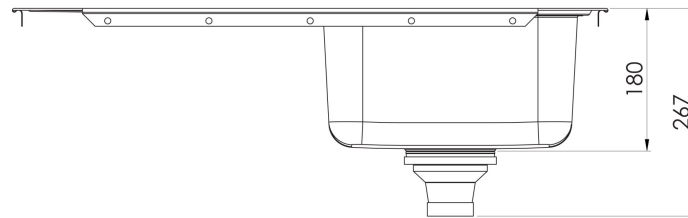

1000 SERIES SINKS

1000 SERIES SINGLE BOWL SINK WITH DRAINER AND NO TAPHOLE

SPECIFICATIONS

AVAILABLE IN

300-1301-50
Stainless Steel

INFORMATION

MAINTENANCE AND CARE:

- All surfaces should be cleaned with mild liquid detergent or soap and water.
- Do not use cream cleaners or citrus based cleaning products, as they are abrasive.
- Use of unsuitable cleaning agents may damage the surface.
- Any damage caused in this way will not be covered by warranty.

Please visit <https://www.phoenixtapware.com.au/warranty> to view the full warranty

23 Litre Capacity

While we aim to ensure the specifications shown are correct at time of printing, Phoenix Tapware reserves the right to make modifications without prior notice. Always use the physical product measurements for mark-ups and roughing-in as the line drawing shown may differ from the actual product over time. All measurements are shown in millimetres. Colours may vary from image shown.

Ph: +61 3 9780 4200
14/12/2023
phoenixtapware.com.au